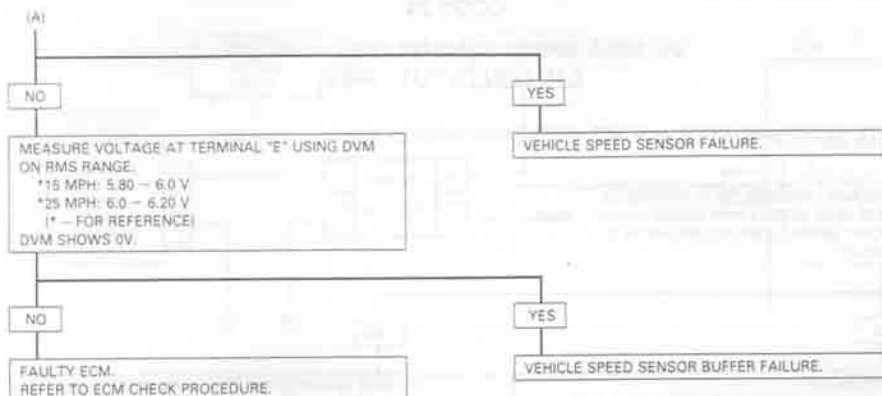

4E P000

CLEAR CODES AND CONFIRM "CLOSED LOOP" OPERATION AND NO "CHECK ENGINE" LIGHT.